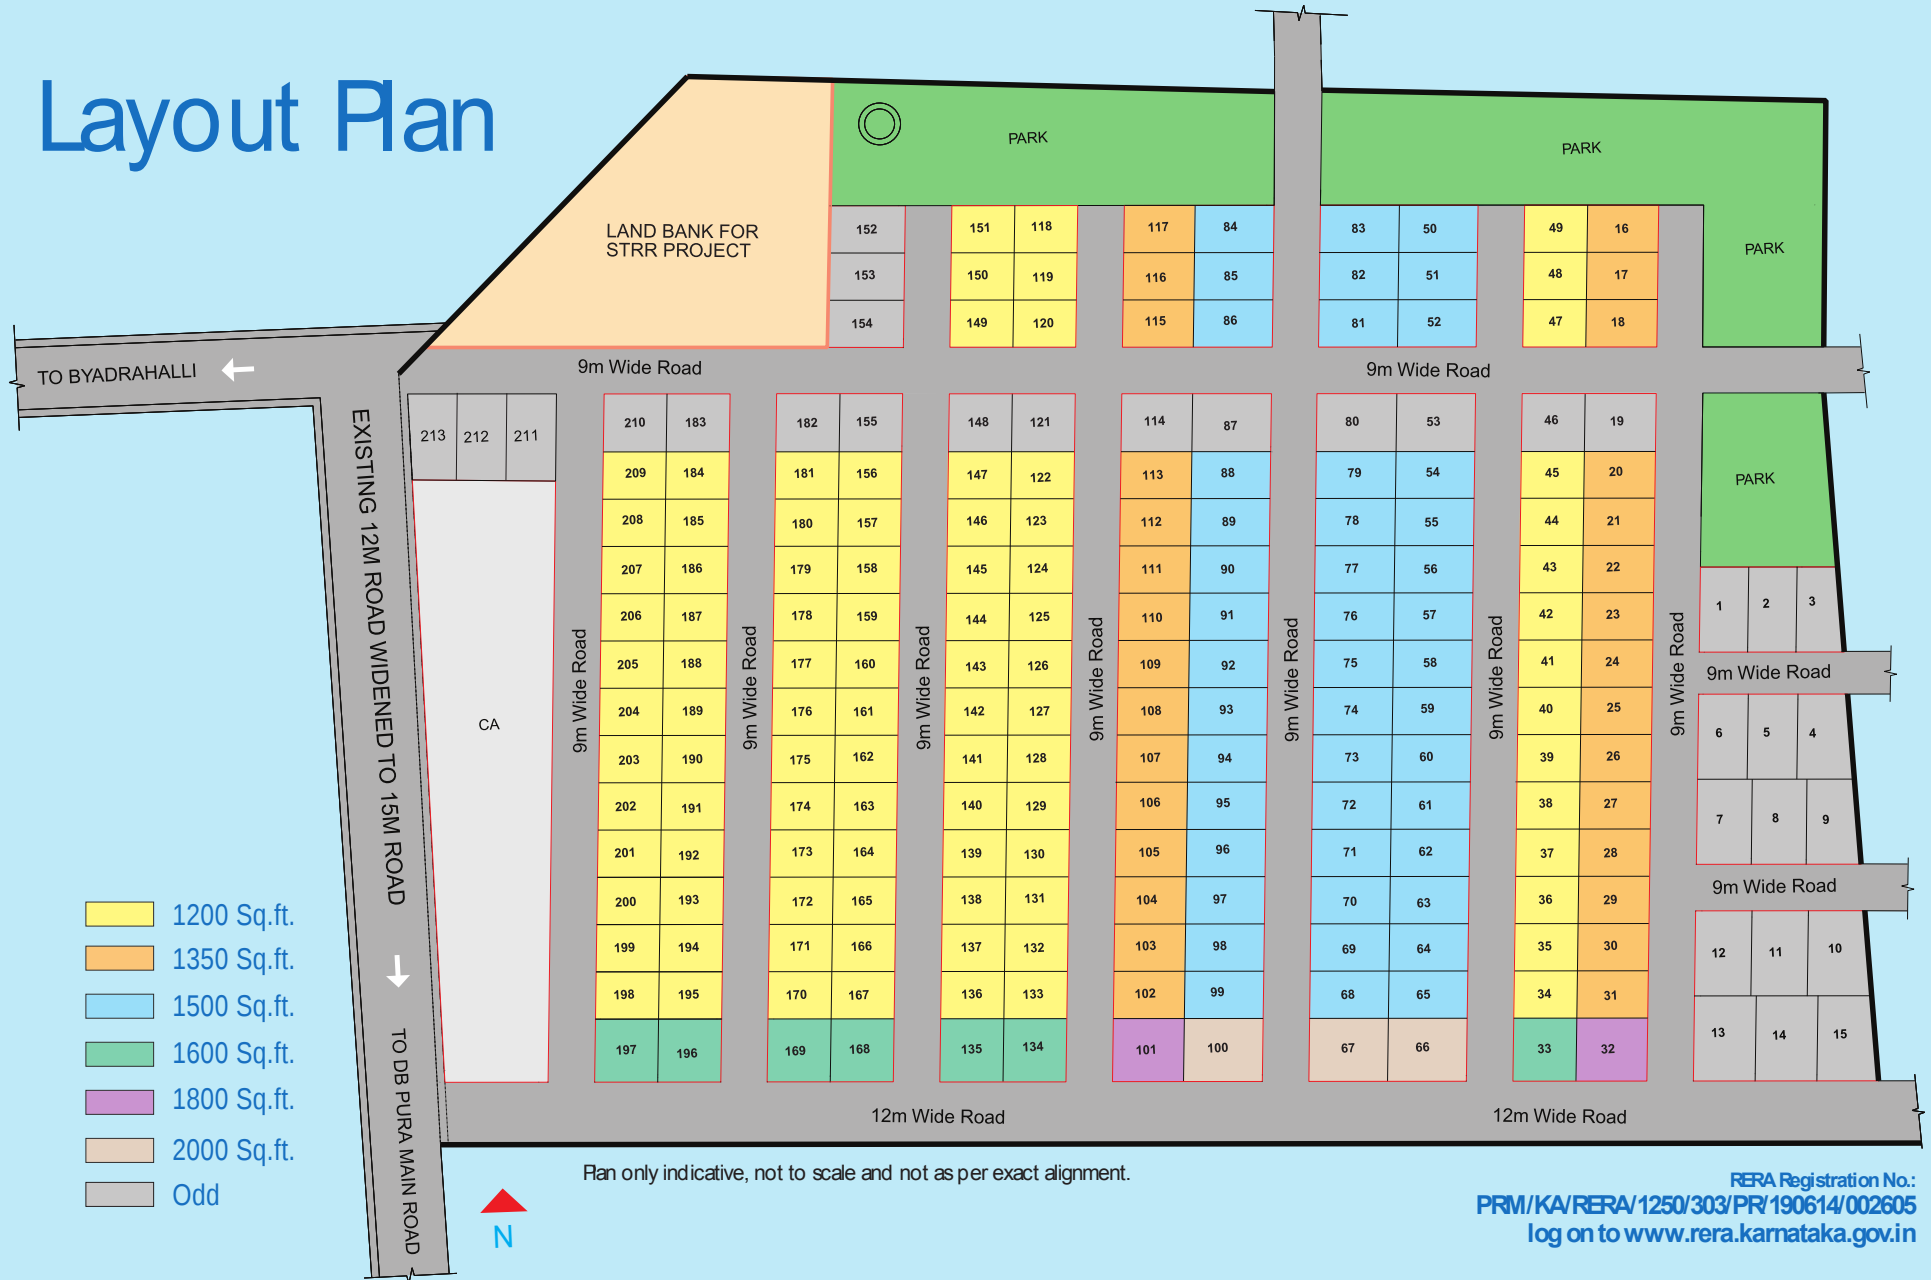

Next to fully developed and fully sold past projects - Chartered Windsong & Chartered Fireflies

Layout Plan

Plan only indicative, not to scale and not as per exact alignment.

RERA Registration No.: PRM/KA/RERA/1250/303/PR/190614/002605
log on to www.rera.karnataka.gov.in